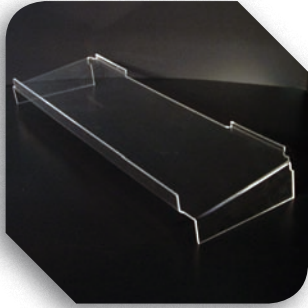

Other sizes available please enquire.

Acrylic Glass Effect Gondola End Display

Length 305mm (1')

Width 660mm (2'2")

Height 1400mm (4'8")

Unique Designs

Plush/Toy Shelf

Length 600mm x 200mm

Length 600mm x 300mm

Other sizes available please enquire.

Acrylic Glass Effect Gondola Centre Display

Length 305/610/915mm

Width 660mm (2'2")

Height 1400mm (4'8")

Available in 3 lengths (1 / 2 / 3 feet)

Plush/Toy Tray