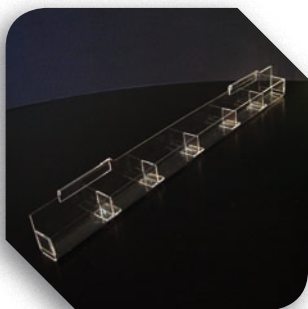

1 Tier Card Tray

Length 600mm (2')

Length 915mm (3')

Length 1220mm (4')

Other sizes available please enquire.

Unique Design

6 Tier Card Gondola

Length 1220mm (4')

Bow Bin

Width 610mm (2')

- Available with 4 / 5 compartments
- Available with adjustable dividers
- Available for Slatwall or Hook over Gift wrap ladder

Boxed Card Shelf

Length 600mm (2')

Depth 100mm (4")

Other sizes available please enquire.

Slatwall Multi Hook

380mm Projection

Ideal for displaying gift bags in multiple sizes

Hook Over Card Tray

Length 600mm (2')

Available with adjustable dividers

Other sizes available please enquire.

Unique Design