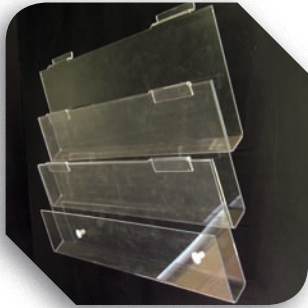

1 Tier Card Tray

Length 600mm (2')

Length 915mm (3')

Length 1220mm (4')

Other sizes available please enquire.

Unique Design

6 Tier Card Gondola

Length 1220mm (4')

Width 250mm (10")

Height 1500mm (5')

Other lengths available please enquire.

2 Tier Card Tray

Length 600mm (2')

Length 915mm (3')

Length 1220mm (4')

Other sizes available please enquire.

12 Rung Gift Wrap Ladder

Length 610mm (2')

Single Gift Wrap Bar also available

3 Tier Card Tray

Length 600mm (2')

Length 915mm (3')

Length 1220mm (4')

Other sizes available please enquire.

Bow Bin

Width 610mm (2')

- Available with 4 / 5 compartments
- Available with adjustable dividers
- Available for Slatwall or Hook over Gift wrap ladder

Boxed Card Shelf

Length 600mm (2')

Depth 100mm (4")

Other sizes available please enquire.