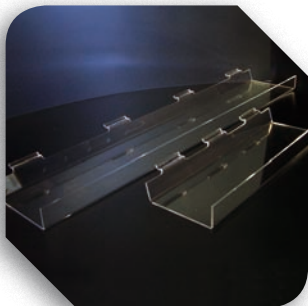

Length 915mm x 300mm

Other sizes available please enquire.
All shelves 10mm thick

3 Step Display Shelf

Length 300mm (1')

Other sizes available please enquire.

Gift Tray

Length 300mm x 100mm

Length 600mm x 100mm

Other sizes available please enquire.

Lockable Display Case

Width 300mm (1')

Depth 300mm (1')

Height 600mm (2')

Ideal for display of small high value products

Other sizes available please enquire.

Slatwall Euro Hook