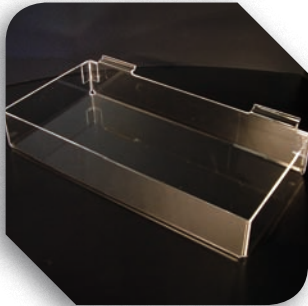

Other sizes available please enquire.

Acrylic Glass Effect Gondola End Display

Length 305mm (1')

Width 660mm (2'2")

Height 1400mm (4'8")

Unique Designs

Plush/Toy Shelf

Length 600mm x 200mm

Length 600mm x 300mm

Other sizes available please enquire.

Acrylic Glass Effect Gondola Centre Display

Length 305/610/915mm

Width 660mm (2'2")

Height 1400mm (4'8")

Available in 3 lengths (1 / 2 / 3 feet)

Plush/Toy Tray

Length 600mm x 200mm

Length 600mm x 300mm

Other sizes available please enquire.

2 Step Display Shelf

Length 300mm (1')

Other sizes available please enquire.

Glass Effect Shelf

Length 600mm x 300mm

Other sizes available please enquire.

Lockable Display Case

Width 300mm (1')

Depth 300mm (1')

Height 600mm (2')

Ideal for display of small high value products

Other sizes available please enquire.

Slatwall Euro Hook