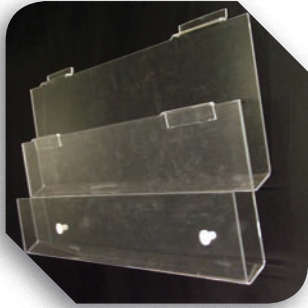

1 Tier Card Tray

Length 600mm (2')

Length 915mm (3')

Length 1220mm (4')

Other sizes available please enquire.

Unique Design

6 Tier Card Gondola

Length 1220mm (4')

Width 250mm (10")

Height 1500mm (5')

Other lengths available please enquire.

2 Tier Card Tray

Length 600mm (2')

Length 915mm (3')

Length 1220mm (4')

Other sizes available please enquire.

Bow Bin

Width 610mm (2')

- Available with 4 / 5 compartments
- Available with adjustable dividers
- Available for Slatwall or Hook over Gift wrap ladder

Boxed Card Shelf

Length 600mm (2')

Depth 100mm (4")

Other sizes available please enquire.

Other sizes available please enquire.

Lockable Display Case

Width 300mm (1')

Depth 300mm (1')

Height 600mm (2')

Ideal for display of small high value products

Other sizes available please enquire.

Slatwall Euro Hook