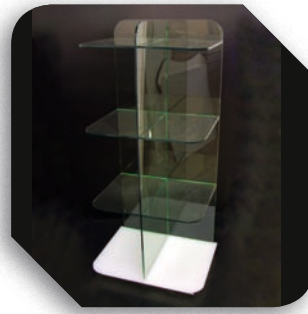

Other sizes available please enquire.

Acrylic Glass Effect Gondola End Display

Length 305mm (1')

Width 660mm (2'2")

Height 1400mm (4'8")

Unique Designs

Plush/Toy Shelf

Length 600mm x 200mm