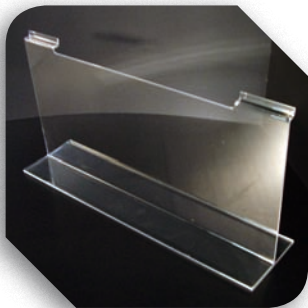

Tag Holder

To fit Gift Wrap Ladder

12 required

4 Tier Card Tray

Length 600mm (2')

Length 915mm (3')

Length 1220mm (4')

Other sizes available please enquire.

Bow Bin

Width 610mm (2')

- Available with 4 / 5 compartments
- Available with adjustable dividers
- Available for Slatwall or Hook over Gift wrap ladder

Boxed Card Shelf

Length 600mm (2')

Depth 100mm (4")

Other sizes available please enquire.

Other sizes available please enquire.

Lockable Display Case

Width 300mm (1')

Depth 300mm (1')

Height 600mm (2')

Ideal for display of small high value products

Other sizes available please enquire.

Slatwall Euro Hook